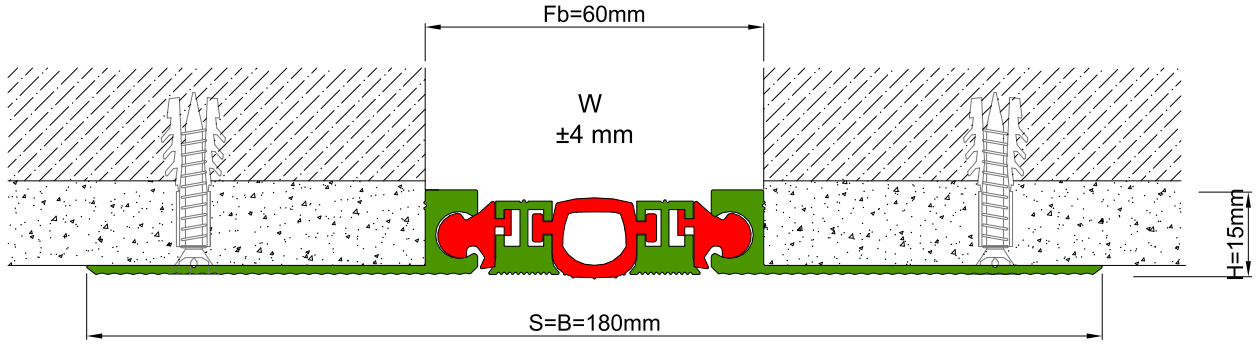

AS U136 can be considered as surface mounted type of AS A126 and can easily be installed by means of screws to all types of wall & ceiling. Adjustable interlocking profile and gasket configuration makes it available for gaps up to 200 mm. Multipartite design ensures the profile to meet displacements in 3 directions. If inquired, AS U136 can be applied with floor type AS U236 and this dual application brings in a decorative aspect. Profiles are delivered factory-assembled.

- Application Areas** : Indoor & Outdoor / Wall & Ceiling
- Ideal for** : Shopping Malls, Airports, Residences, Hospitals, Hotels, Commercial & Public Buildings etc.
- Material** : Mill Finish Aluminum (Anodizing optional), TPE Gasket
- Aluminum Alloy** : 6063 AA-USA / EN AW 6063
- Optional Supplies** : Fire Barrier, Waterproof EPDM membrane

\* Visuals are representative and the profile configuration may differ depending on the characteristics requested.

GASKET COLORS    **BLACK**    GREY    BEIGE    Custom Colors available.

LOCATION	MODEL	GAP (Fb) mm	HEIGHT (H) MM	OVERALL WIDTH (B) mm	VISIBLE WIDTH (S) mm	MOVEMENT (W) mm	LOAD CAPACITY	STANDARD LENGTH (mt)
Wall to Wall	AS U136-035	35	15	155	155	± 2	N/A	3
	AS U136-060	60	15	180	180	± 4	N/A	3
	AS U136-080	80	15	200	200	± 6	N/A	3
	AS U136-100	100	15	220	220	± 8	N/A	3
	AS U136-120	120	15	240	240	± 10	N/A	3
	AS U136-140	140	15	260	260	± 12	N/A	3
	AS U136-160	160	15	280	280	± 14	N/A	3
	AS U136-180	180	15	300	300	± 16	N/A	3
	AS U136-200	200	15	320	320	± 18	N/A	3

Note: Please ask for different sizes

AS U136 060  
H15V

AS U136 060  
H15KV

Profil No Profile Number	AS U136 060	AS U136 060K
Fb (mm)	60	60
H (mm) yaklaşık approx.	15	15
W± (mm) yaklaşık approx.	±4	±4
Renk Color	Alüminyum: Natürel, Fitiller: Siyah, gri,diğer Aluminum: Natural,Inserts:Black,gre,y,others	
Malzeme Material	Alüminyum,TPE Termoplastik Elastomer Aluminum,TPE Thermoplastic Elastomer	
Standart Uzunluk Standard Length	3	