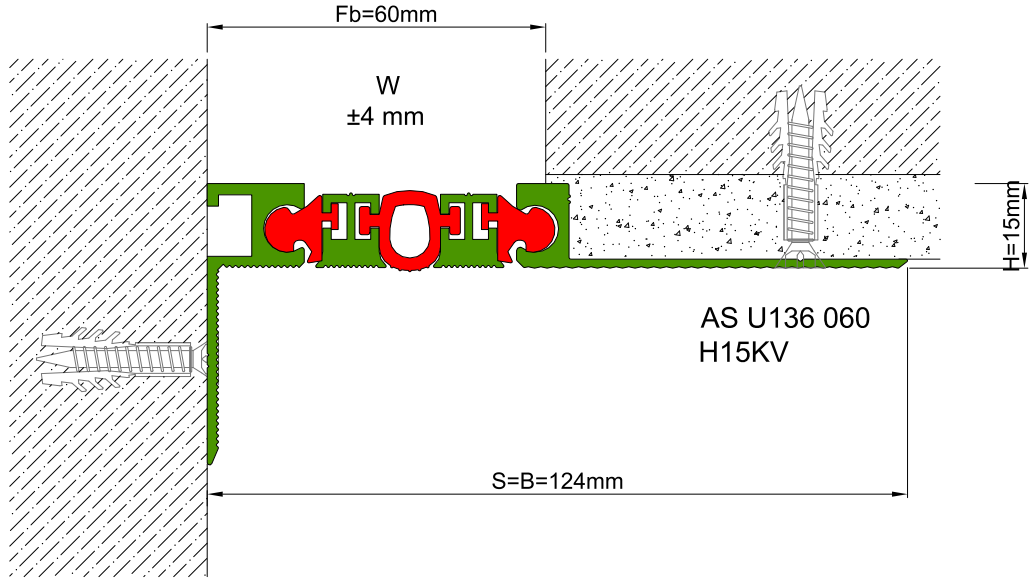

AS U136 can be considered as surface mounted type of AS A126 and can easily be installed by means of screws to all types of wall & ceiling. Adjustable interlocking profile and gasket configuration makes it available for gaps up to 200 mm. Multipartite design ensures the profile to meet displacements in 3 directions. If inquired, AS U136 can be applied with floor type AS U236 and this dual application brings in a decorative aspect. Profiles are delivered factory-assembled.

\* Visuals are representative and the profile configuration may differ depending on the characteristics requested.

GASKET COLORS    **BLACK**    GREY    BEIGE    Custom Colors available.

LOCATION	MODEL	GAP (Fb) mm	HEIGHT (H) MM	OVERALL WIDTH (B) mm	VISIBLE WIDTH (S) mm	MOVEMENT (W) mm	LOAD CAPACITY	STANDARD LENGTH (mt)
Wall to Wall	AS U136-035	35	15	155	155	± 2	N/A	3
	AS U136-060	60	15	180	180	± 4	N/A	3
	AS U136-080	80	15	200	200	± 6	N/A	3
	AS U136-100	100	15	220	220	± 8	N/A	3
	AS U136-120	120	15	240	240	± 10	N/A	3
	AS U136-140	140	15	260	260	± 12	N/A	3
	AS U136-160	160	15	280	280	± 14	N/A	3
	AS U136-180	180	15	300	300	± 16	N/A	3
	AS U136-200	200	15	320	320	± 18	N/A	3

Note: Please ask for different sizes

AS U136 060  
H15V

AS U136 060  
H15KV

Profil No Profile Number	AS U136 060	AS U136 060K
Fb (mm)	60	60
H (mm) yaklaşık approx.	15	15
W± (mm) yaklaşık approx.	±4	±4
Renk Color	Alüminyum: Natürel, Fitiller: Siyah, gri,diğer Aluminum: Natural,Inserts:Black,gre,y,others	
Malzeme Material	Alüminyum,TPE Termoplastik Elastomer Aluminum,TPE Thermoplastic Elastomer	
Standart Uzunluk Standard Length	3	