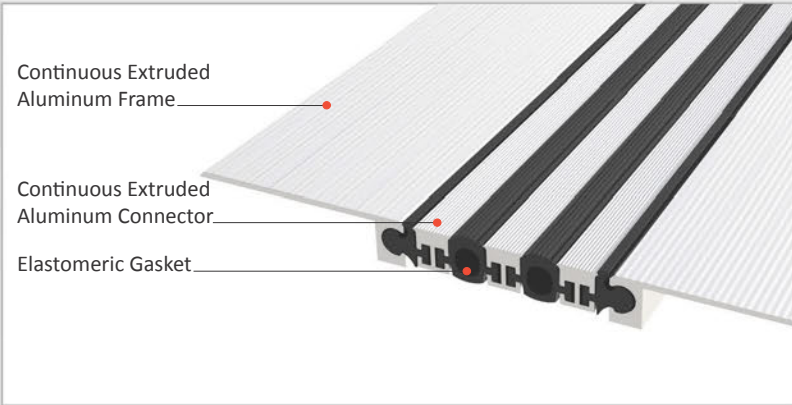

AS U136 can be considered as surface mounted type of AS A126 and can easily be installed by means of screws to all types of wall & ceiling. Adjustable interlocking profile and gasket configuration makes it available for gaps up to 200 mm. Multipartite design ensures the profile to meet displacements in 3 directions. If inquired, AS U136 can be applied with floor type AS U236 and this dual application brings in a decorative aspect. Profiles are delivered factory-assembled.

- Application Areas** : Indoor & Outdoor / Wall & Ceiling
- Ideal for** : Shopping Malls, Airports, Residences, Hospitals, Hotels, Commercial & Public Buildings etc.
- Material** : Mill Finish Aluminum (Anodizing optional), TPE Gasket
- Aluminum Alloy** : 6063 AA-USA / EN AW 6063
- Optional Supplies** : Fire Barrier, Waterproof EPDM membrane

\* Visuals are representative and the profile configuration may differ depending on the characteristics requested.

GASKET COLORS    **BLACK**    GREY    BEIGE    Custom Colors available.

LOCATION	MODEL	GAP (Fb) mm	HEIGHT (H) MM	OVERALL WIDTH (B) mm	VISIBLE WIDTH (S) mm	MOVEMENT (W) mm	LOAD CAPACITY	STANDARD LENGTH (mt)
Wall to Wall	AS U136-035	35	15	155	155	± 2	N/A	3
	AS U136-060	60	15	180	180	± 4	N/A	3
	AS U136-080	80	15	200	200	± 6	N/A	3
	AS U136-100	100	15	220	220	± 8	N/A	3
	AS U136-120	120	15	240	240	± 10	N/A	3
	AS U136-140	140	15	260	260	± 12	N/A	3
	AS U136-160	160	15	280	280	± 14	N/A	3
	AS U136-180	180	15	300	300	± 16	N/A	3
	AS U136-200	200	15	320	320	± 18	N/A	3