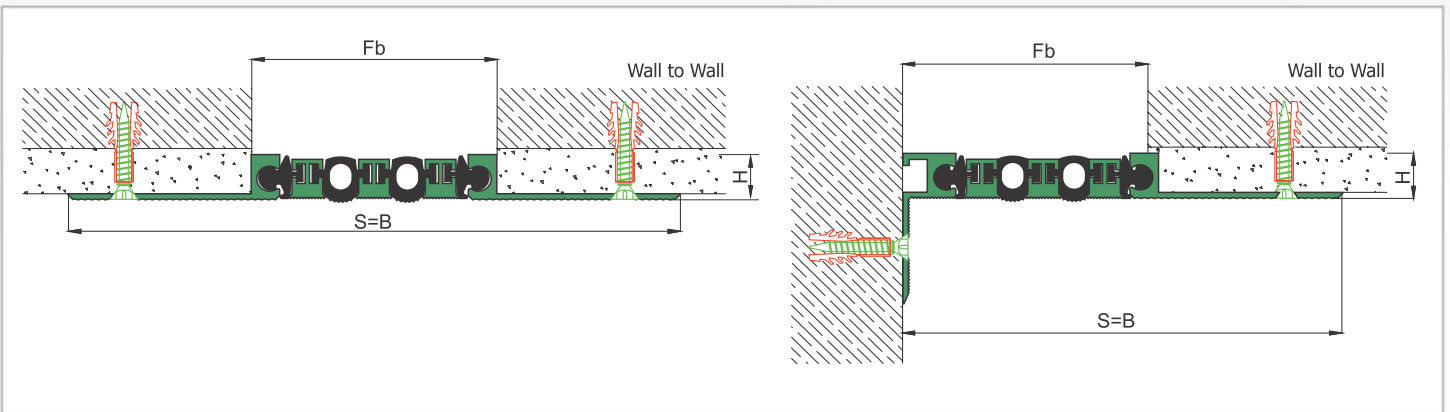

AS U136 can be considered as surface mounted type of AS A126 and can easily be installed by means of screws to all types of wall & ceiling. Adjustable interlocking profile and gasket configuration makes it available for gaps up to 200 mm. Multipartite design ensures the profile to meet displacements in 3 directions. If inquired, AS U136 can be applied with floor type AS U236 and this dual application brings in a decorative aspect. Profiles are delivered factory-assembled.

- Application Areas** : Indoor & Outdoor / Wall & Ceiling
- Ideal for** : Shopping Malls, Airports, Residences, Hospitals, Hotels, Commercial & Public Buildings etc.
- Material** : Mill Finish Aluminum (Anodizing optional), TPE Gasket
- Aluminum Alloy** : 6063 AA-USA / EN AW 6063
- Optional Supplies** : Fire Barrier, Waterproof EPDM membrane

\* Visuals are representative and the profile configuration may differ depending on the characteristics requested.

GASKET COLORS    **BLACK**    GREY    BEIGE    Custom Colors available.

LOCATION	MODEL	GAP (Fb) mm	HEIGHT (H) MM	OVERALL WIDTH (B) mm	VISIBLE WIDTH (S) mm	MOVEMENT (W) mm	LOAD CAPACITY	STANDARD LENGTH (mt)
Wall to Wall	AS U136-035	35	15	155	155	± 2	N/A	3
	AS U136-060	60	15	180	180	± 4	N/A	3
	AS U136-080	80	15	200	200	± 6	N/A	3
	AS U136-100	100	15	220	220	± 8	N/A	3
	AS U136-120	120	15	240	240	± 10	N/A	3
	AS U136-140	140	15	260	260	± 12	N/A	3
	AS U136-160	160	15	280	280	± 14	N/A	3
	AS U136-180	180	15	300	300	± 16	N/A	3
	AS U136-200	200	15	320	320	± 18	N/A	3

Note: Please ask for different sizes

AS U136 060  
H15V

AS U136 060  
H15KV

Profil No Profile Number	AS U136 060	AS U136 060K
Fb (mm)	60	60
H (mm) yaklaşık approx.	15	15
W± (mm) yaklaşık approx.	±4	±4
Renk Color	Alüminyum: Natürel, Fitiller: Siyah, gri,diğer Aluminum: Natural,Inserts:Black,gre,y,others	
Malzeme Material	Alüminyum,TPE Termoplastik Elastomer Aluminum,TPE Thermoplastic Elastomer	
Standart Uzunluk Standard Length	3	